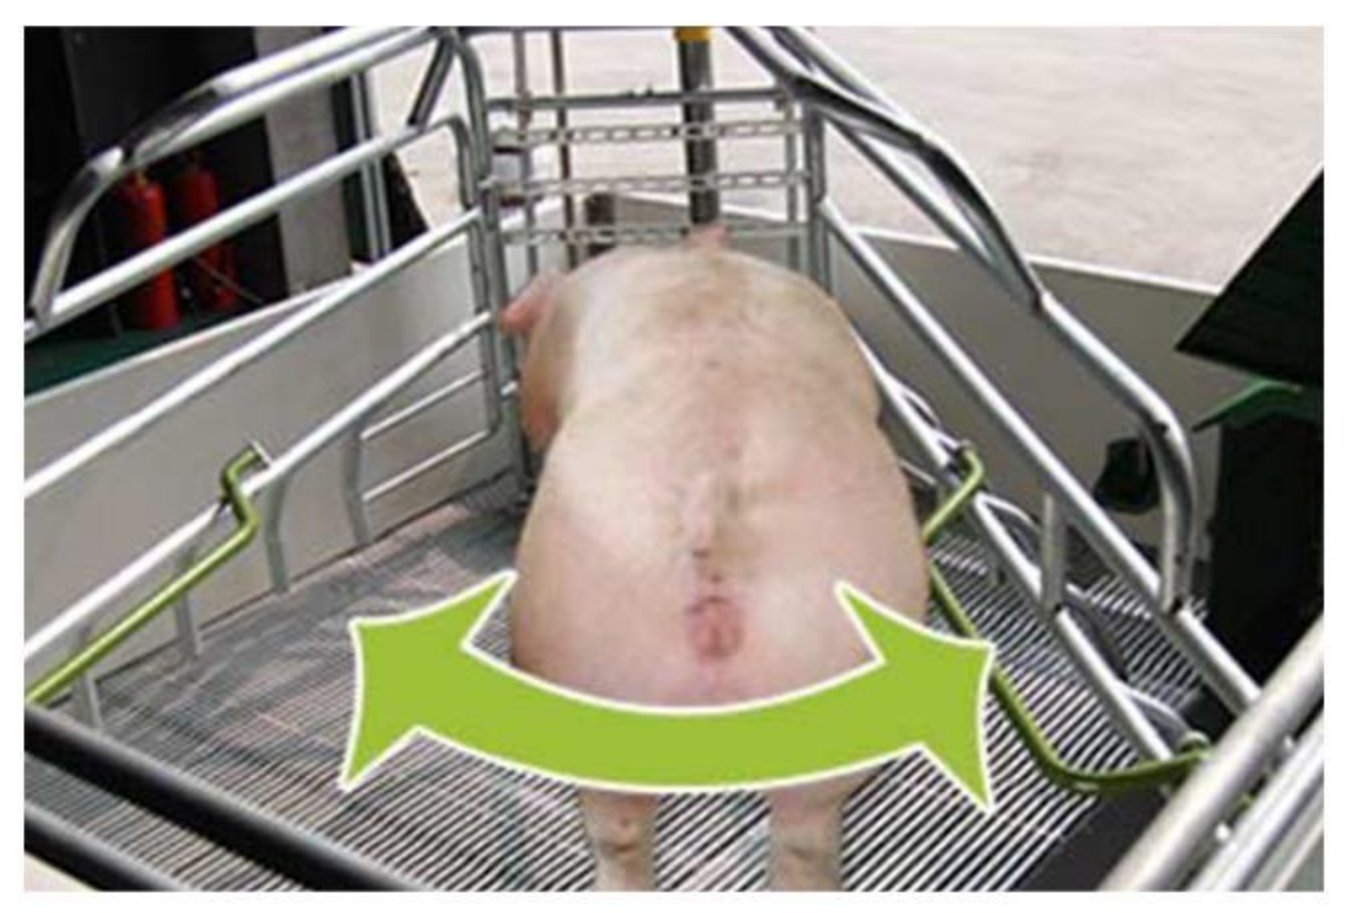

For customers who care about animal welfare, especially to comply with European regulations, we provide welfare crates. These crates offer more space for sows, creating a comfortable environment, especially during the week

The loose farrowing pen can provide more activity space and more comfortable environment for sows, which is beneficial to the growth of sows.

The stainless steel welded feeder is ingeniously designed, smooth and without hide edge, which is convenient for pigs to eat.

When the sow is not eating, the pen can be opened and fixed to the side wall, so that the sow and piglets can move around freely.

About Us

Even if you're far away, distance won't be an issue! We'll connect you with the nearest Deba Brothers dealer who will offer you a competitive price, and your chosen products will be shipped right to your doorstep! Save time, effort, and enjoy the convenience of ordering from the comfort of your home. Don't miss out on our exceptional offerings. Get started today by visiting: www.debabrother.com