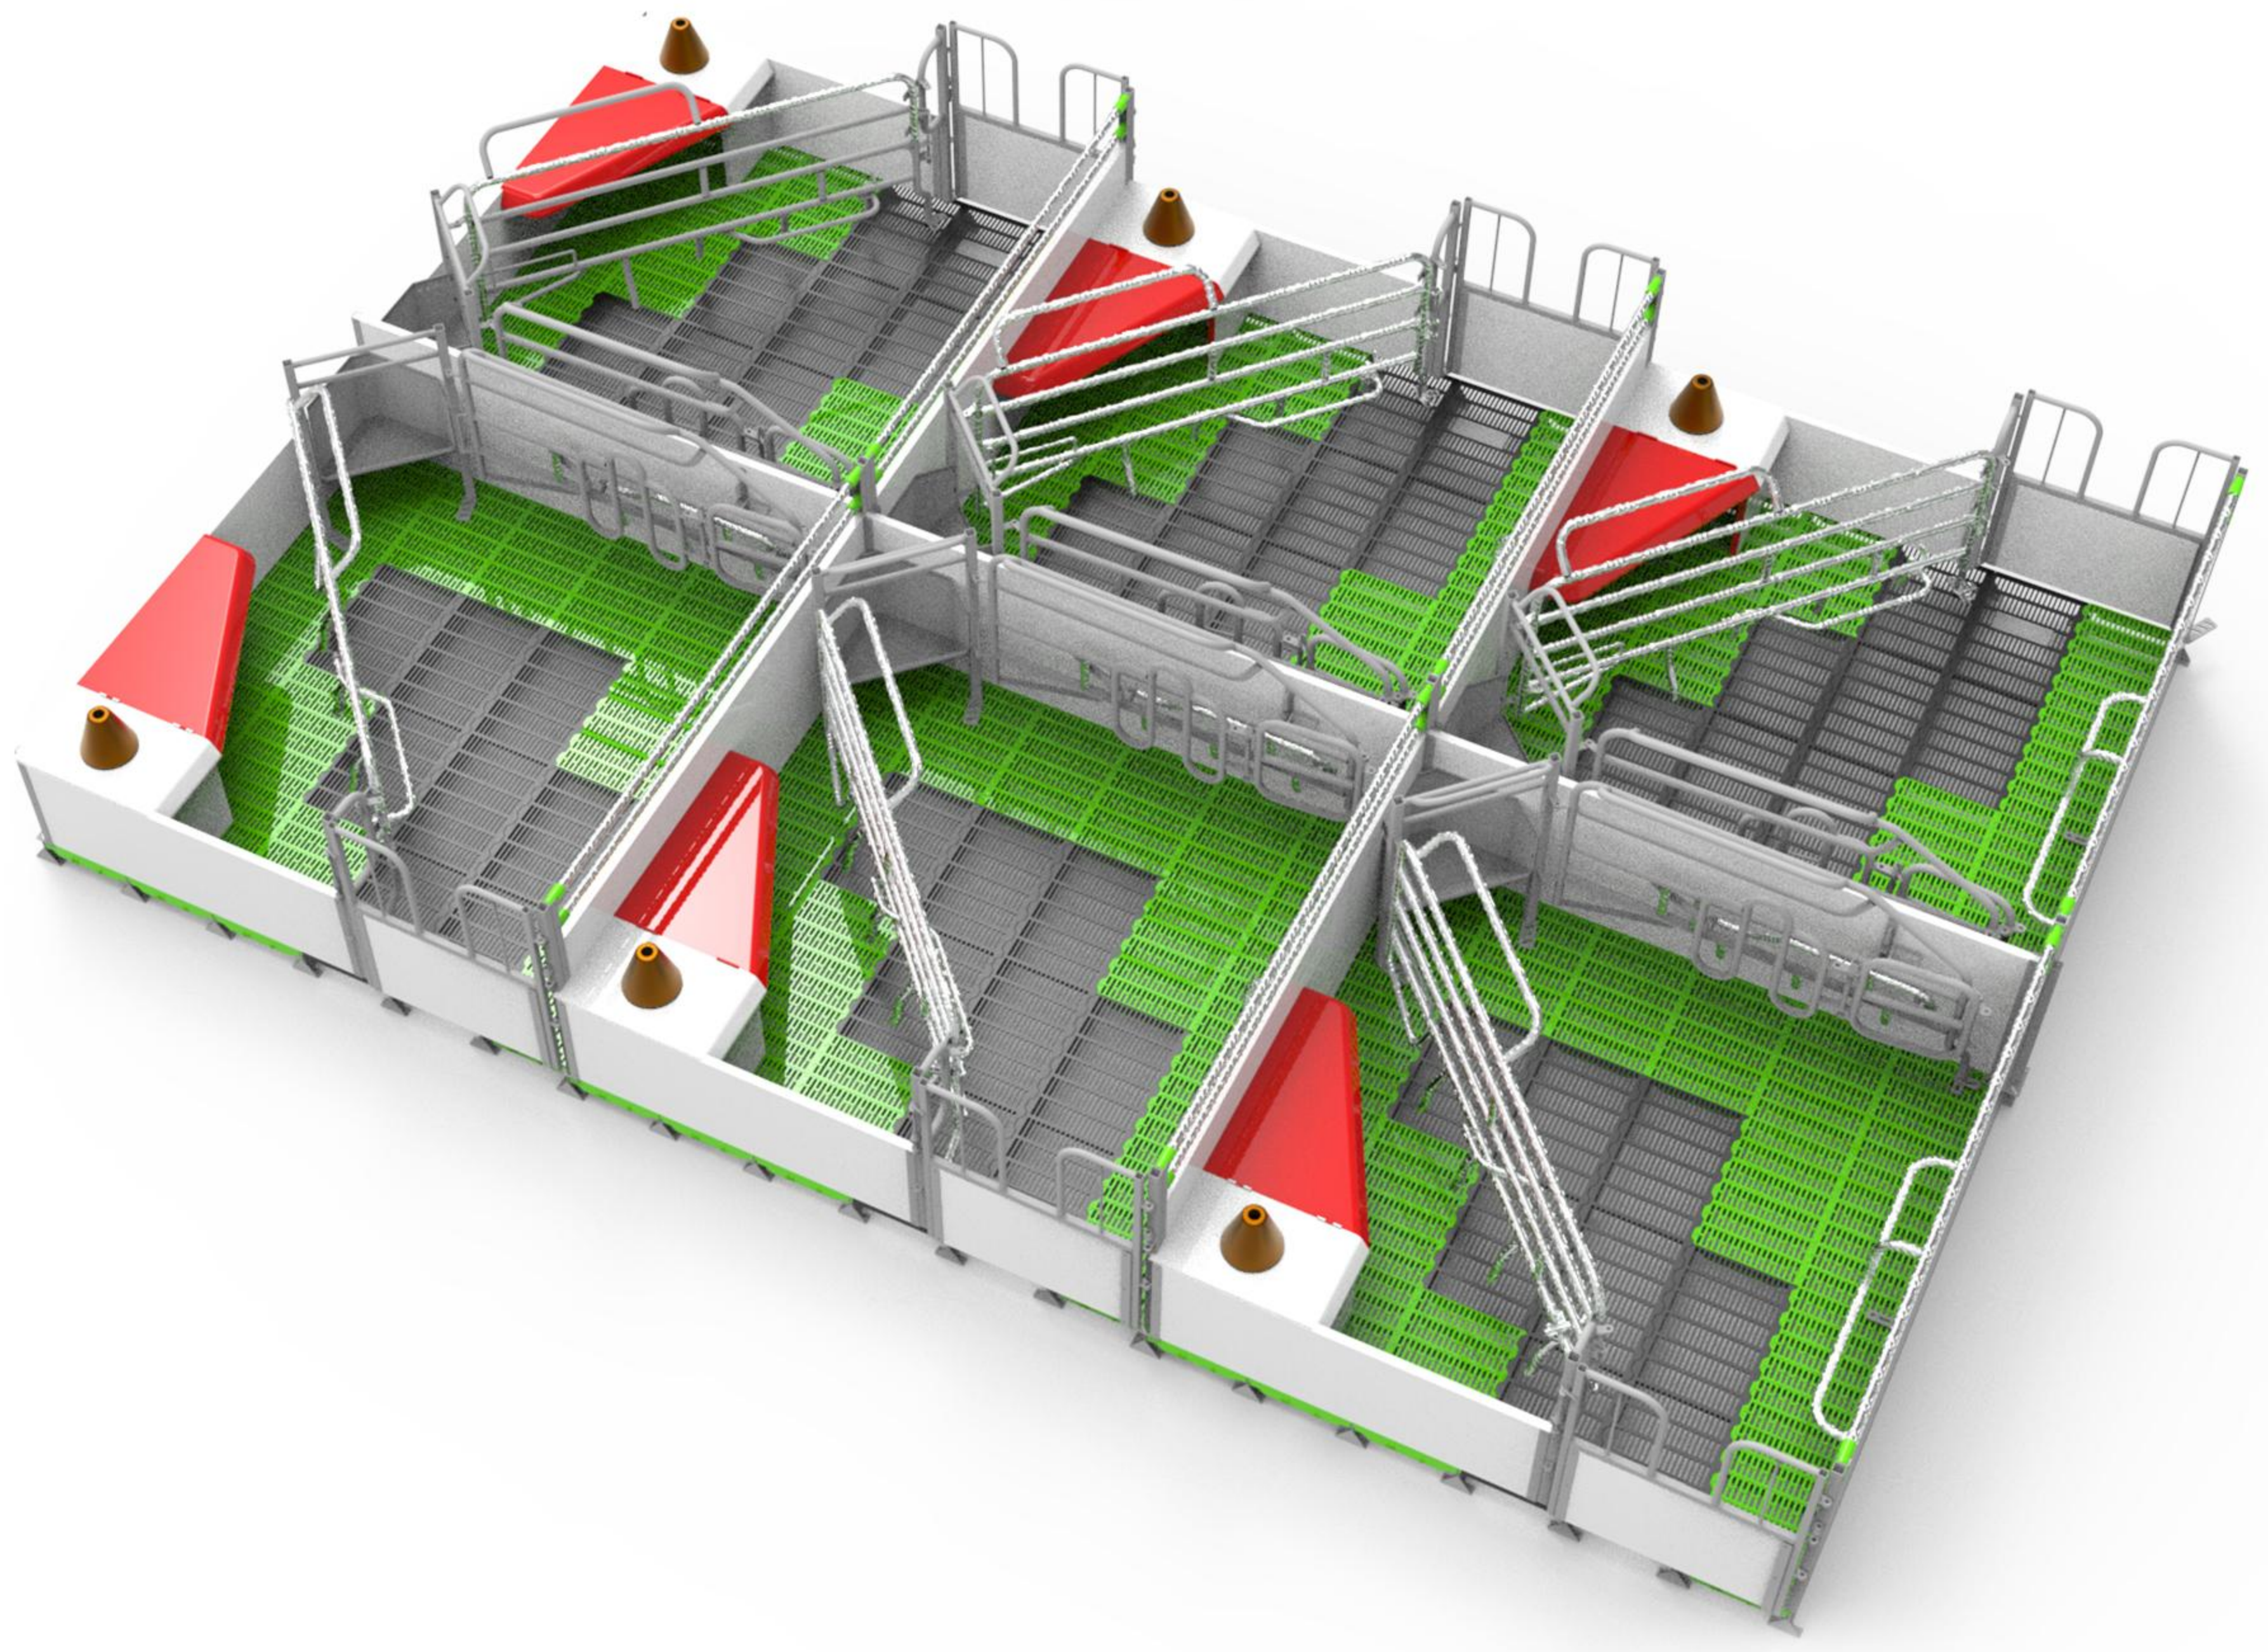

For customers who care about animal welfare, especially to comply with European regulations, we provide welfare crates. These crates offer more space for sows, creating a comfortable environment, especially during the week

The loose farrowing pen can provide more activity space and more comfortable environment for sows, which is beneficial to the growth of sows.

The stainless steel welded feeder is ingeniously designed, smooth and without hide edge, which is convenient for pigs to eat.

When the sow is not eating, the pen can be opened and fixed to the side wall, so that the sow and piglets can move around freely.

About Us

Even if you're far away, distance won't be an issue! We'll connect you with the nearest Deba Brothers dealer who will offer you a competitive price, and your chosen products will be shipped right to your doorstep! Save time, effort, and enjoy the convenience of ordering from the comfort of your home. Don't miss out on our exceptional offerings. Get started today by visiting: www.debabrother.com