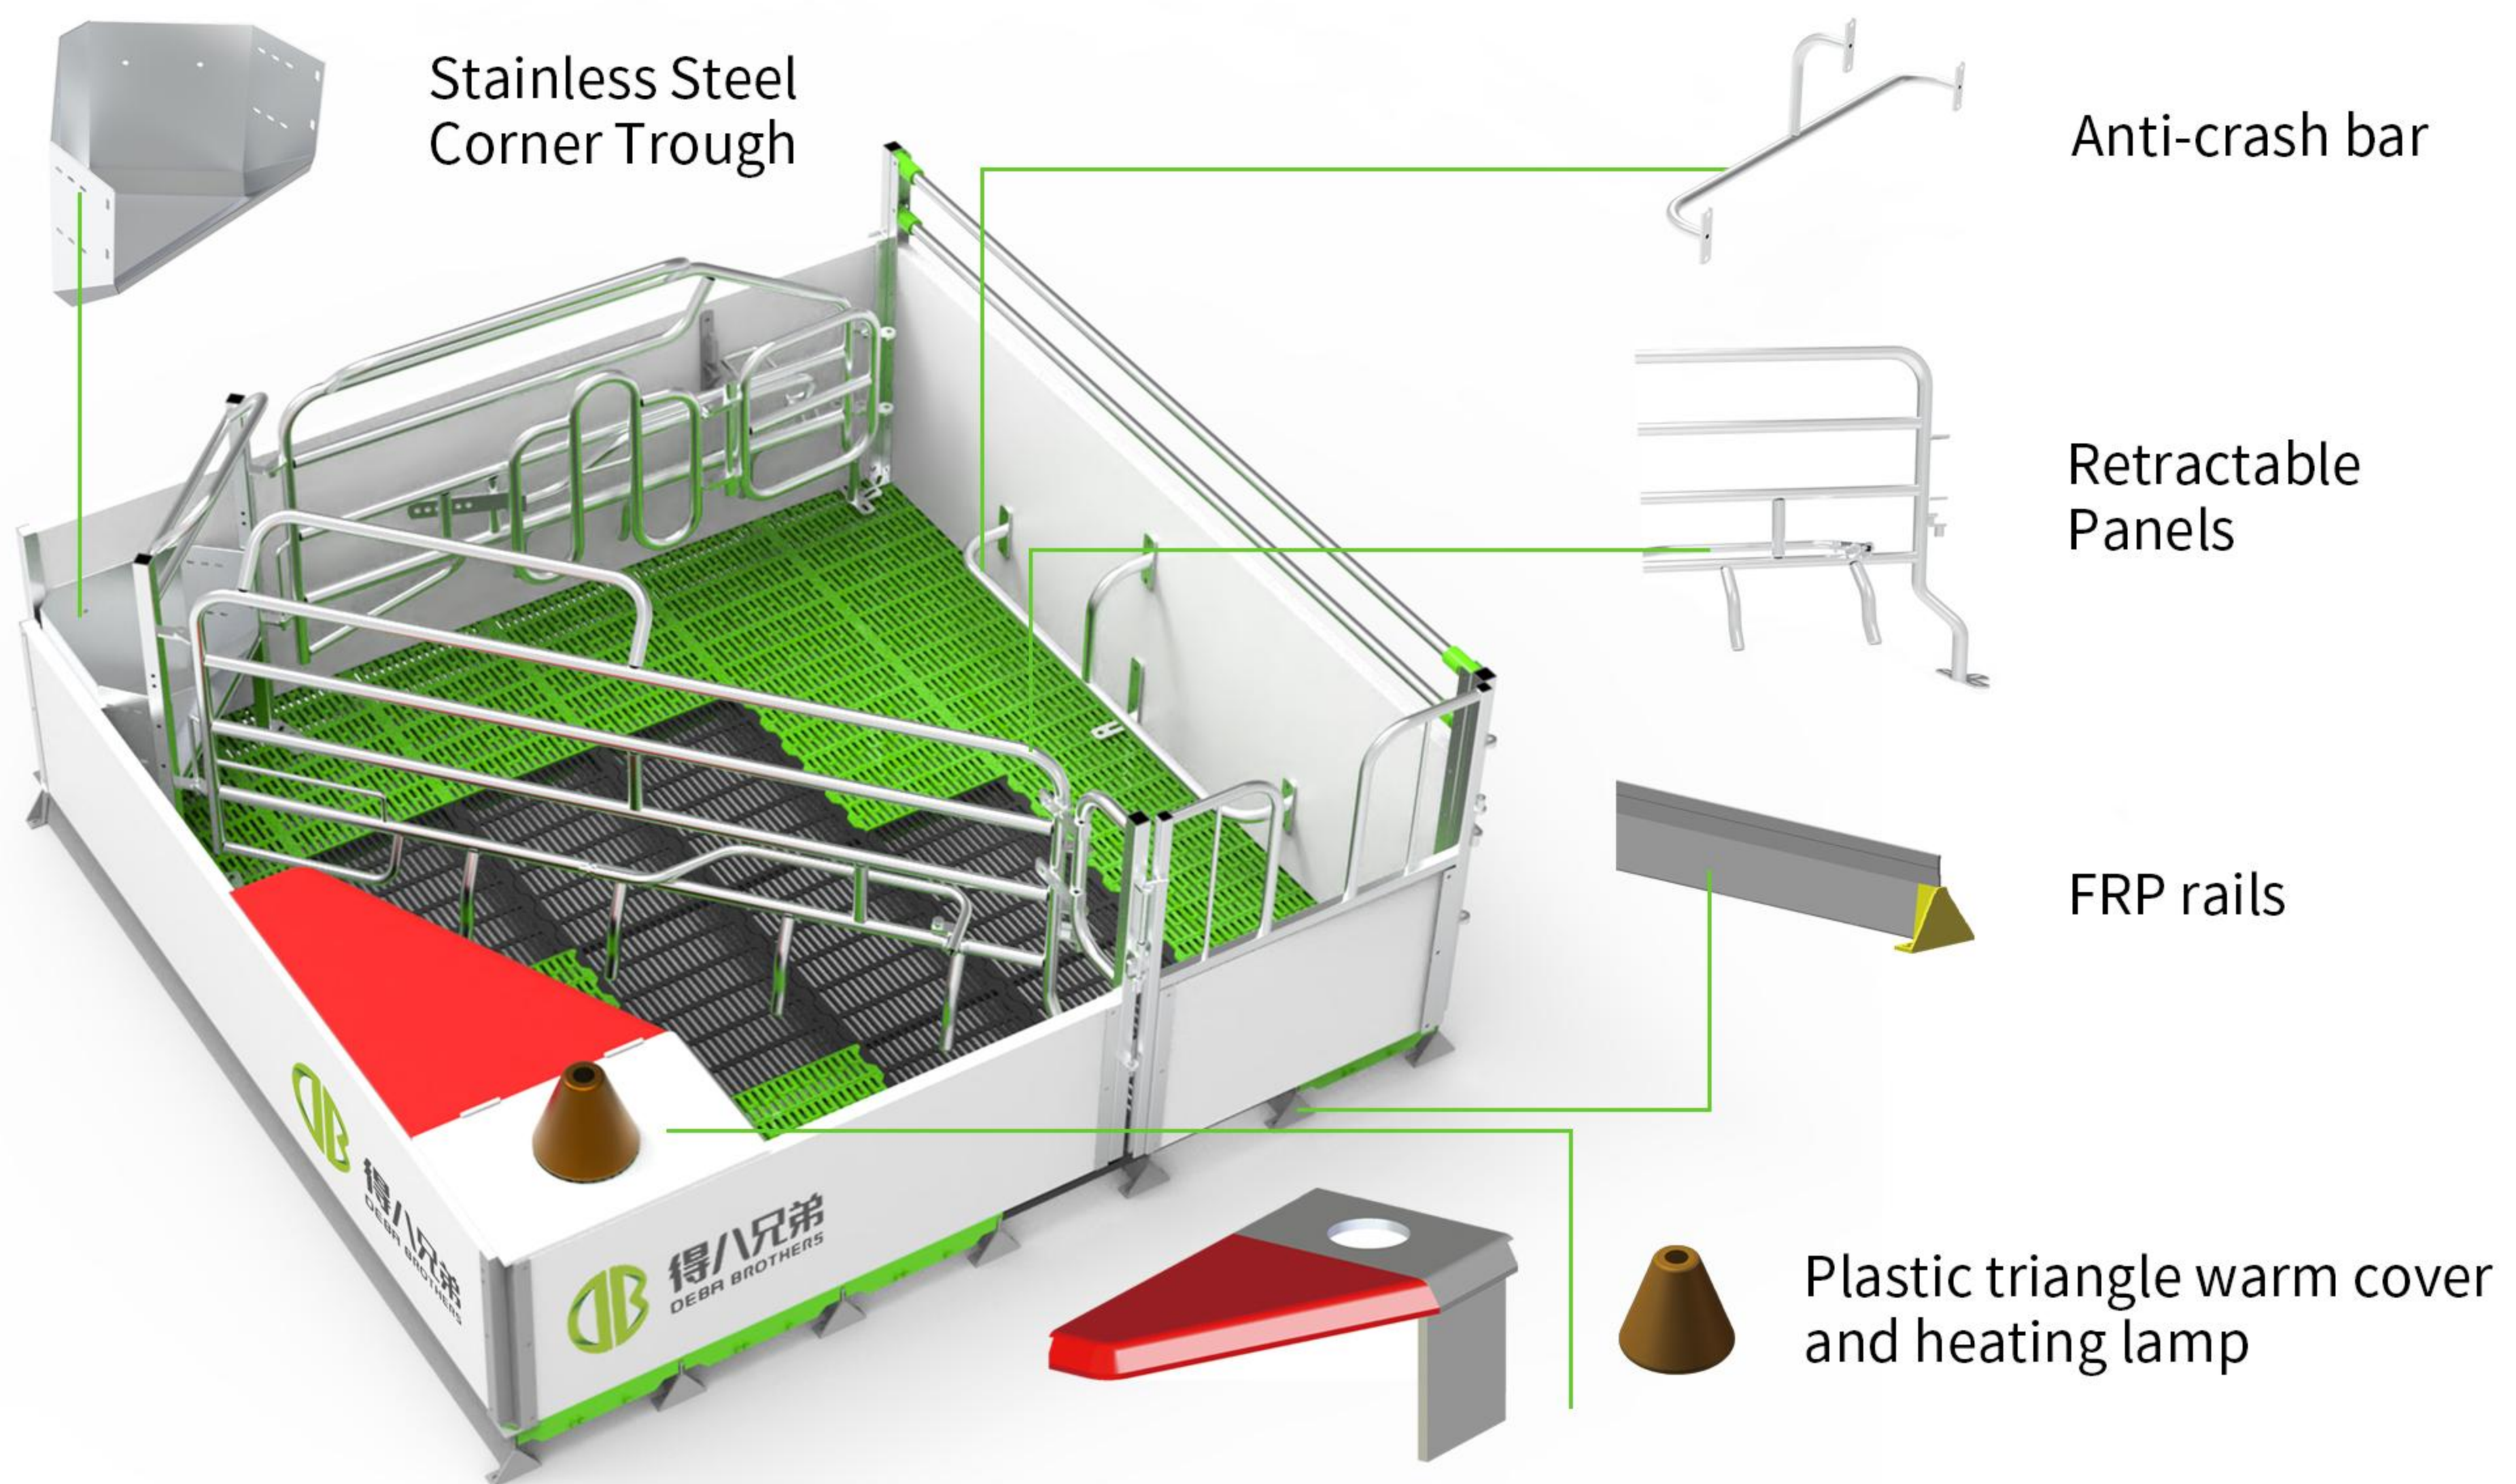

For customers who care about animal welfare, especially to comply with European regulations, we provide welfare crates. These crates offer more space for sows, creating a comfortable environment, especially during the week

The loose farrowing pen can provide more activity space and more comfortable environment for sows, which is beneficial to the growth of sows.

The stainless steel welded feeder is ingeniously designed, smooth and without hide edge, which is convenient for pigs to eat.

When the sow is not eating, the pen can be opened and fixed to the side wall, so that the sow and piglets can move around freely.

About Us

Even if you're far away, distance won't be an issue! We'll connect you with the nearest Deba Brothers dealer who will offer you a competitive price, and your chosen products will be shipped right to your doorstep! Save time, effort, and enjoy the convenience of ordering from the comfort of your home. Don't miss out on our exceptional offerings. Get started today by visiting: www.debabrother.com