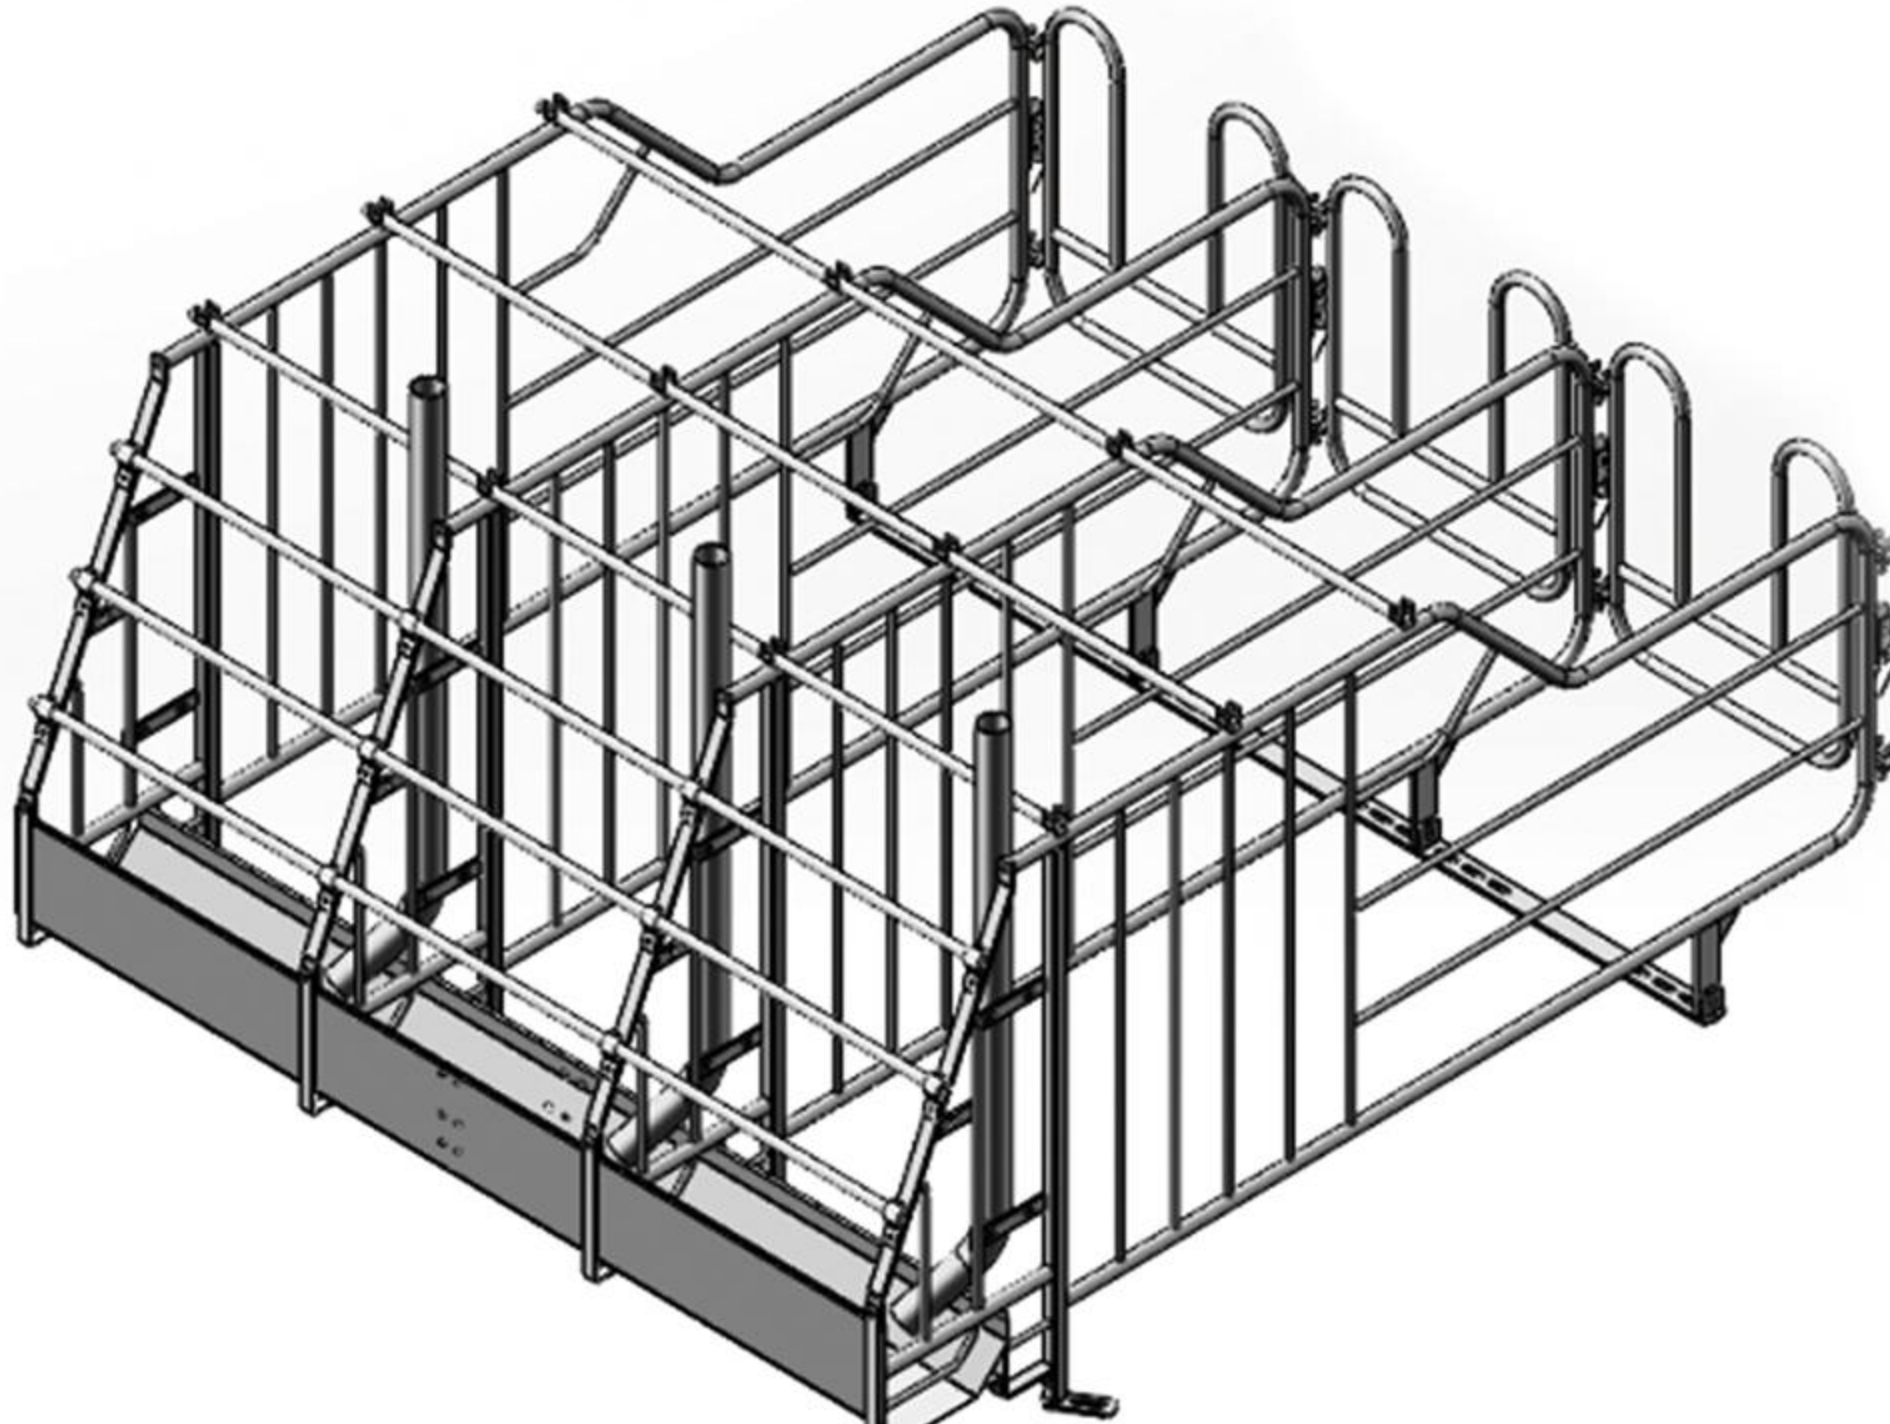

Gestation crate regulate sow activity space and control, can effectively reduce the number of pigs feed required, and maximize the use of house space.

Foot board, it can be directly connected to the concrete floor with ground anchor.

The product use the whole hot galvanized craft, strong and durable, support for custom.

Standard Solid Rod Stall
Back in, front out.
Standard Size: L2300 x W650 x H1100mm
Material:
-Main Structure ϕ 18mm rod
-Fences: ϕ 14mm rod
Tough: Embedded Long tough

Economic Tube Stall
Back in, back out.
Material:
-Main Structure ϕ 26x2.5mm tube
-Fences: ϕ 21.3x2.3mm tube
Tough: Lifing Long Tough

North American Rod Stall
The feeding tube is integrated into the side panels which will be easier to install. Back in, front out.
Standard Size: L2200 x W650 x H1100mm
Material:
-Main Structure ϕ 26x2.5mm tube
-Fences: ϕ 21.3x2.3mm tube
Tough: Ground fastened Long tough

Spanish hatchback Stall
With a hatchback rear door, It will be easy for sows to enter.
Standard Size: L2300 x W650 x H1100mm
Material:
-Main Structure ϕ 18mm rod
-Fences: ϕ 14mm rod
Tough: Embedded Long tough