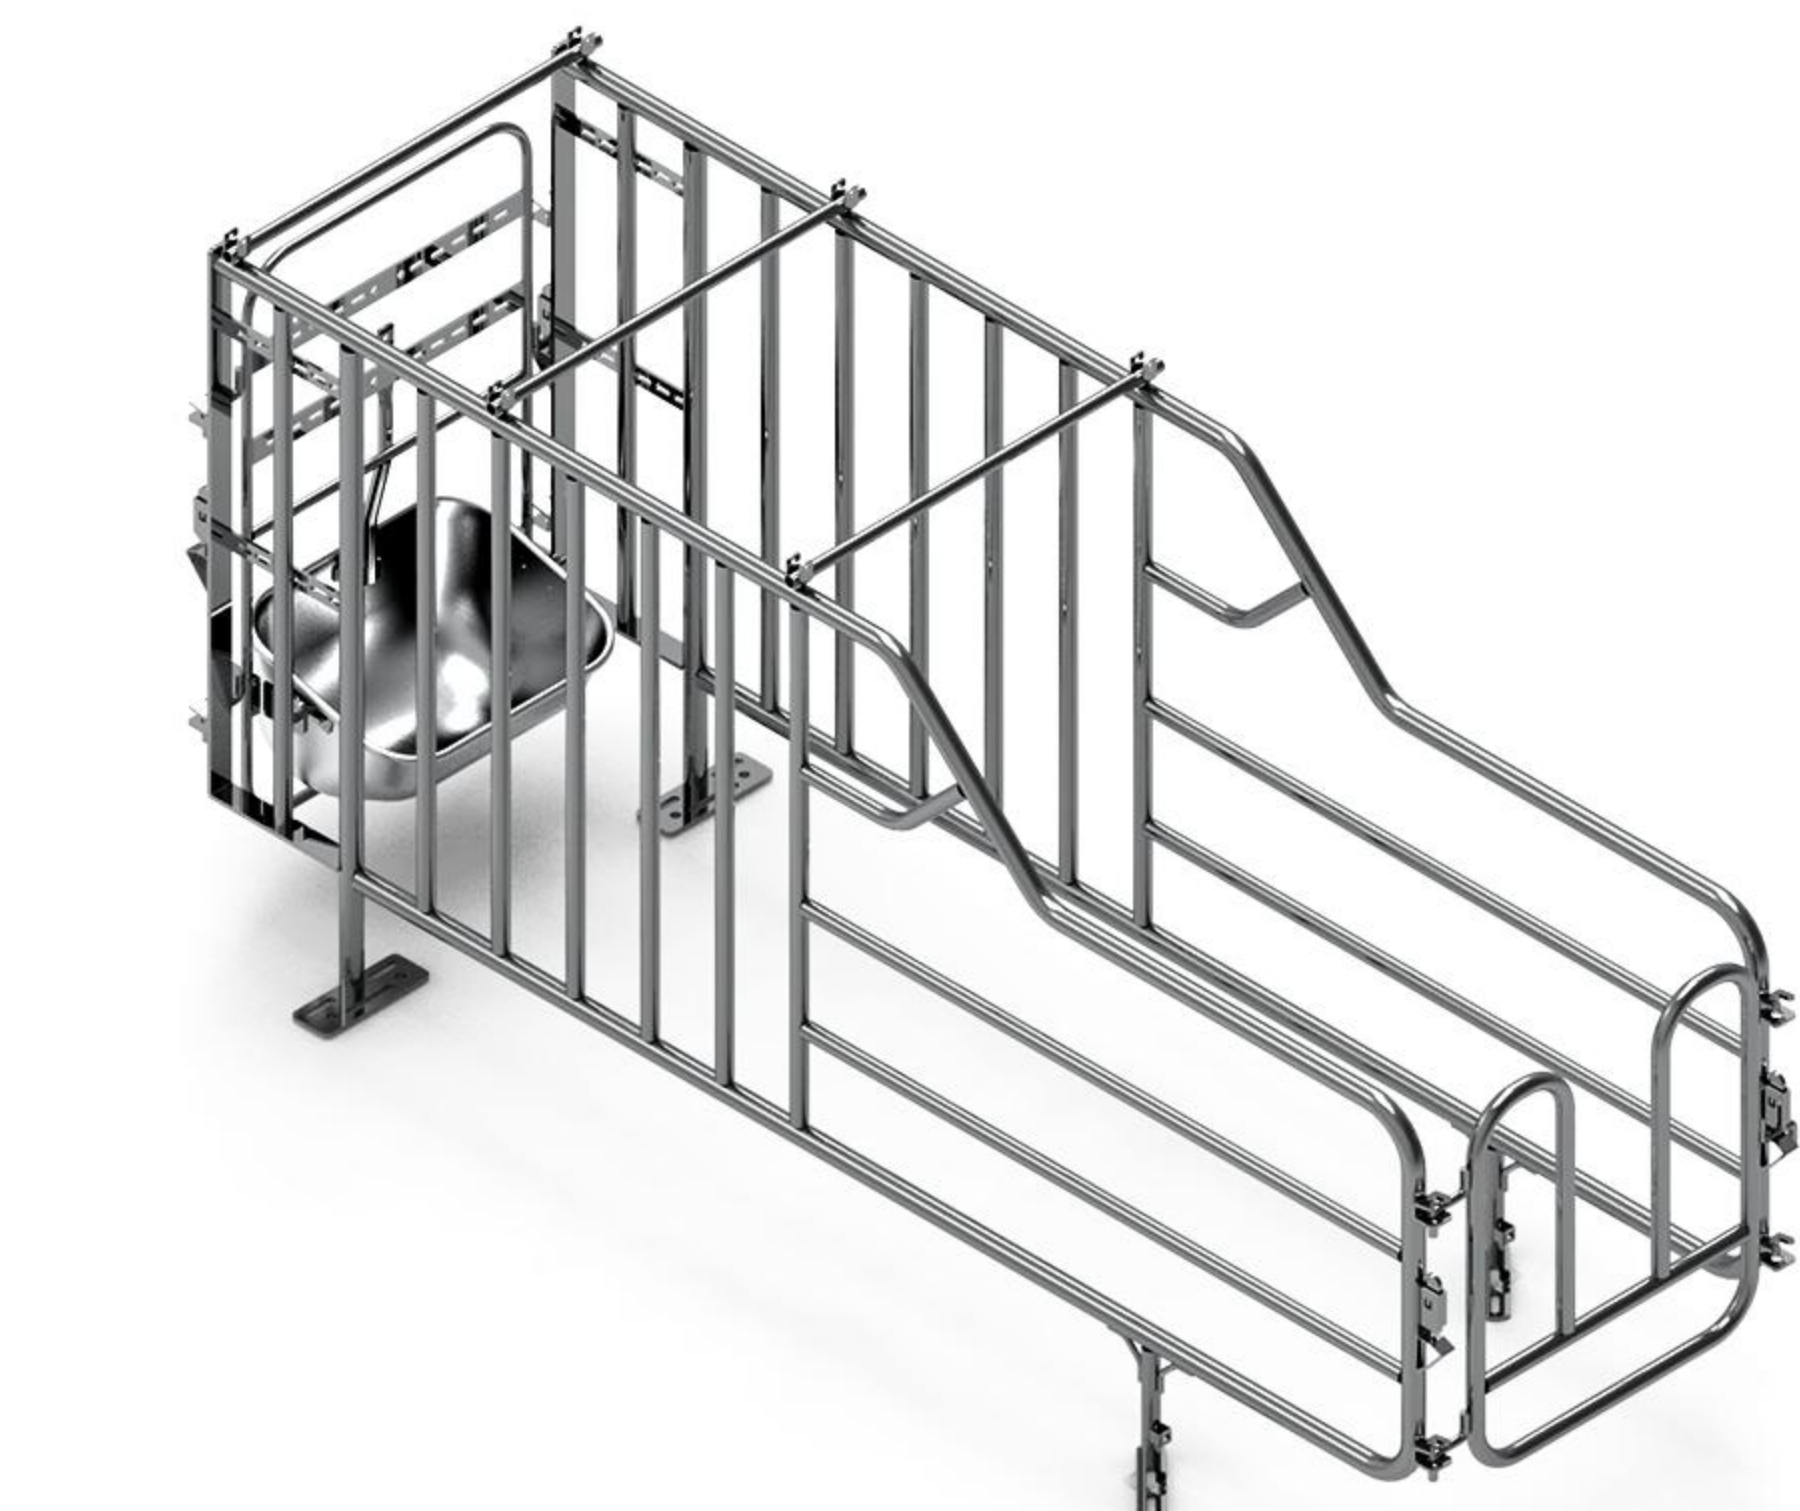

Stamping Trough Stall
With a Stamping Trough for each sow, customers would clean them easily by rotating the trough out.
Standard Size: L2400 x W650 x H1100mm
Material:
-Main Structure ϕ 32x2.5mm tube
-Fences: ϕ 21.3x2.3mm tube
Tough: Stainless Steel Feeder