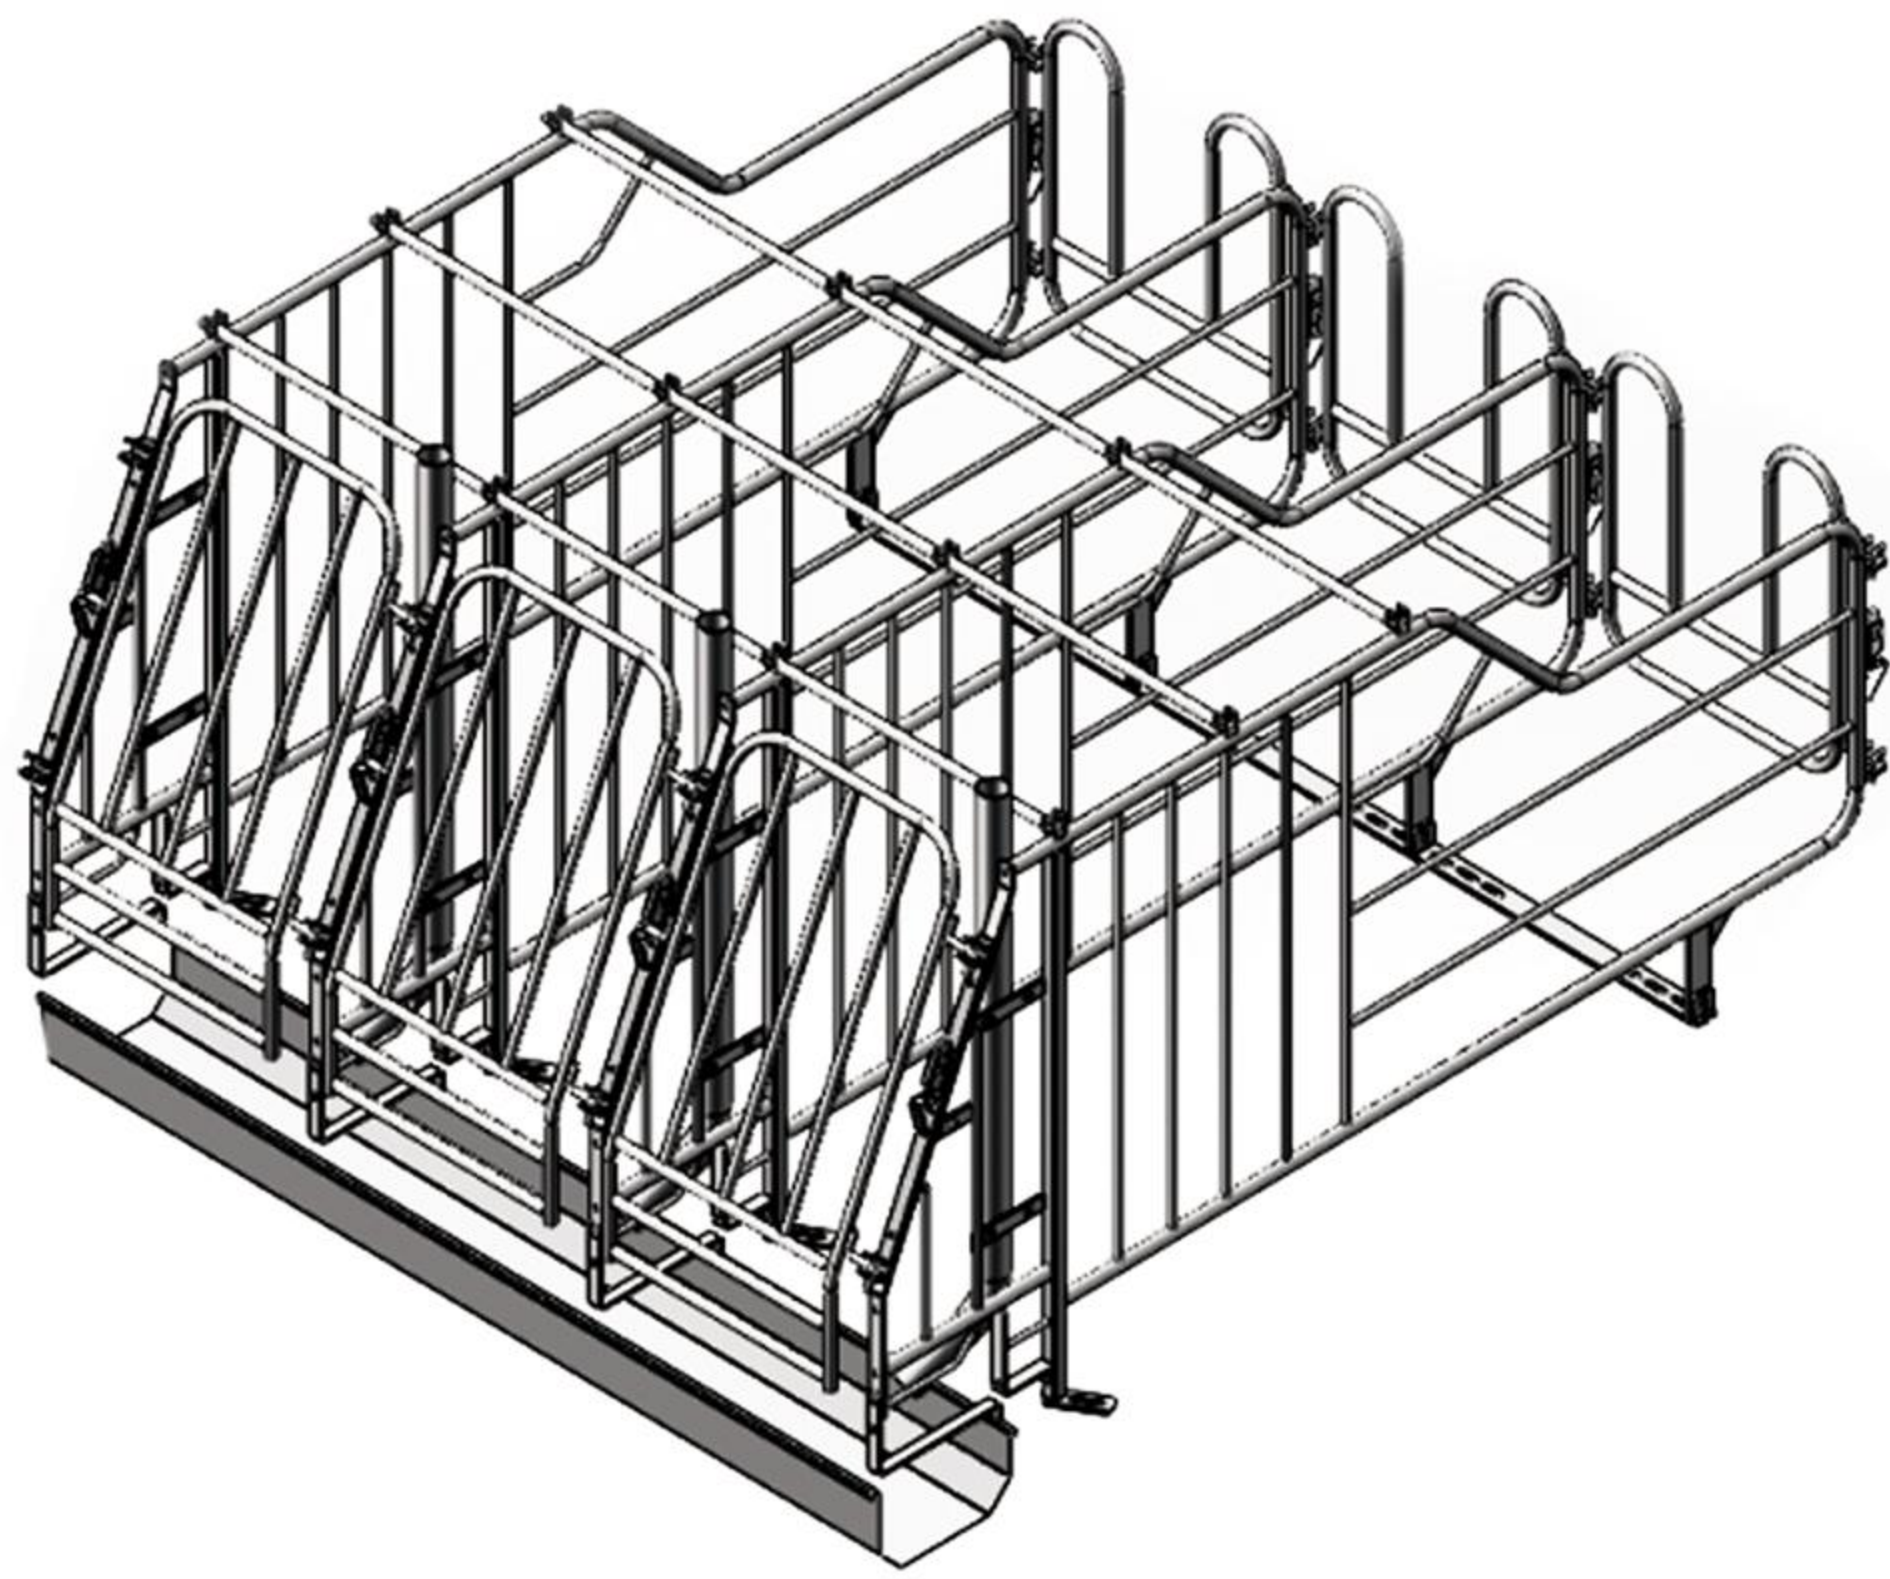

We have different types of products for the customers all around the world. It could be built with Steel Tubes or Solid rods in different sizes for sows, gilts or boars, all the types will have Hot-Dip Galvanized coating, which will make a 20 years of life span. Different designs of trough are available.

Gestation crate regulate sow activity space and control, can effectively reduce the number of pigs feed required, and maximize the use of house space.

Foot board, it can be directly connected to the concrete floor with ground anchor.

The product use the whole hot galvanized craft, strong and durable, support for custom.

Standard Solid Rod Stall
Back in, front out.
Standard Size: L2300 x W650 x H1100mm
Material:
-Main Structure ϕ 18mm rod
-Fences: ϕ 14mm rod
Tough: Embedded Long tough

Economic Tube Stall
Back in, back out.
Material:
-Main Structure ϕ 26x2.5mm tube
-Fences: ϕ 21.3x2.3mm tube
Tough: Lifing Long Tough

North American Rod Stall
The feeding tube is integrated into the side panels which will be easier to install. Back in, front out.
Standard Size: L2200 x W650 x H1100mm
Material:
-Main Structure ϕ 26x2.5mm tube
-Fences: ϕ 21.3x2.3mm tube
Tough: Ground fastened Long tough