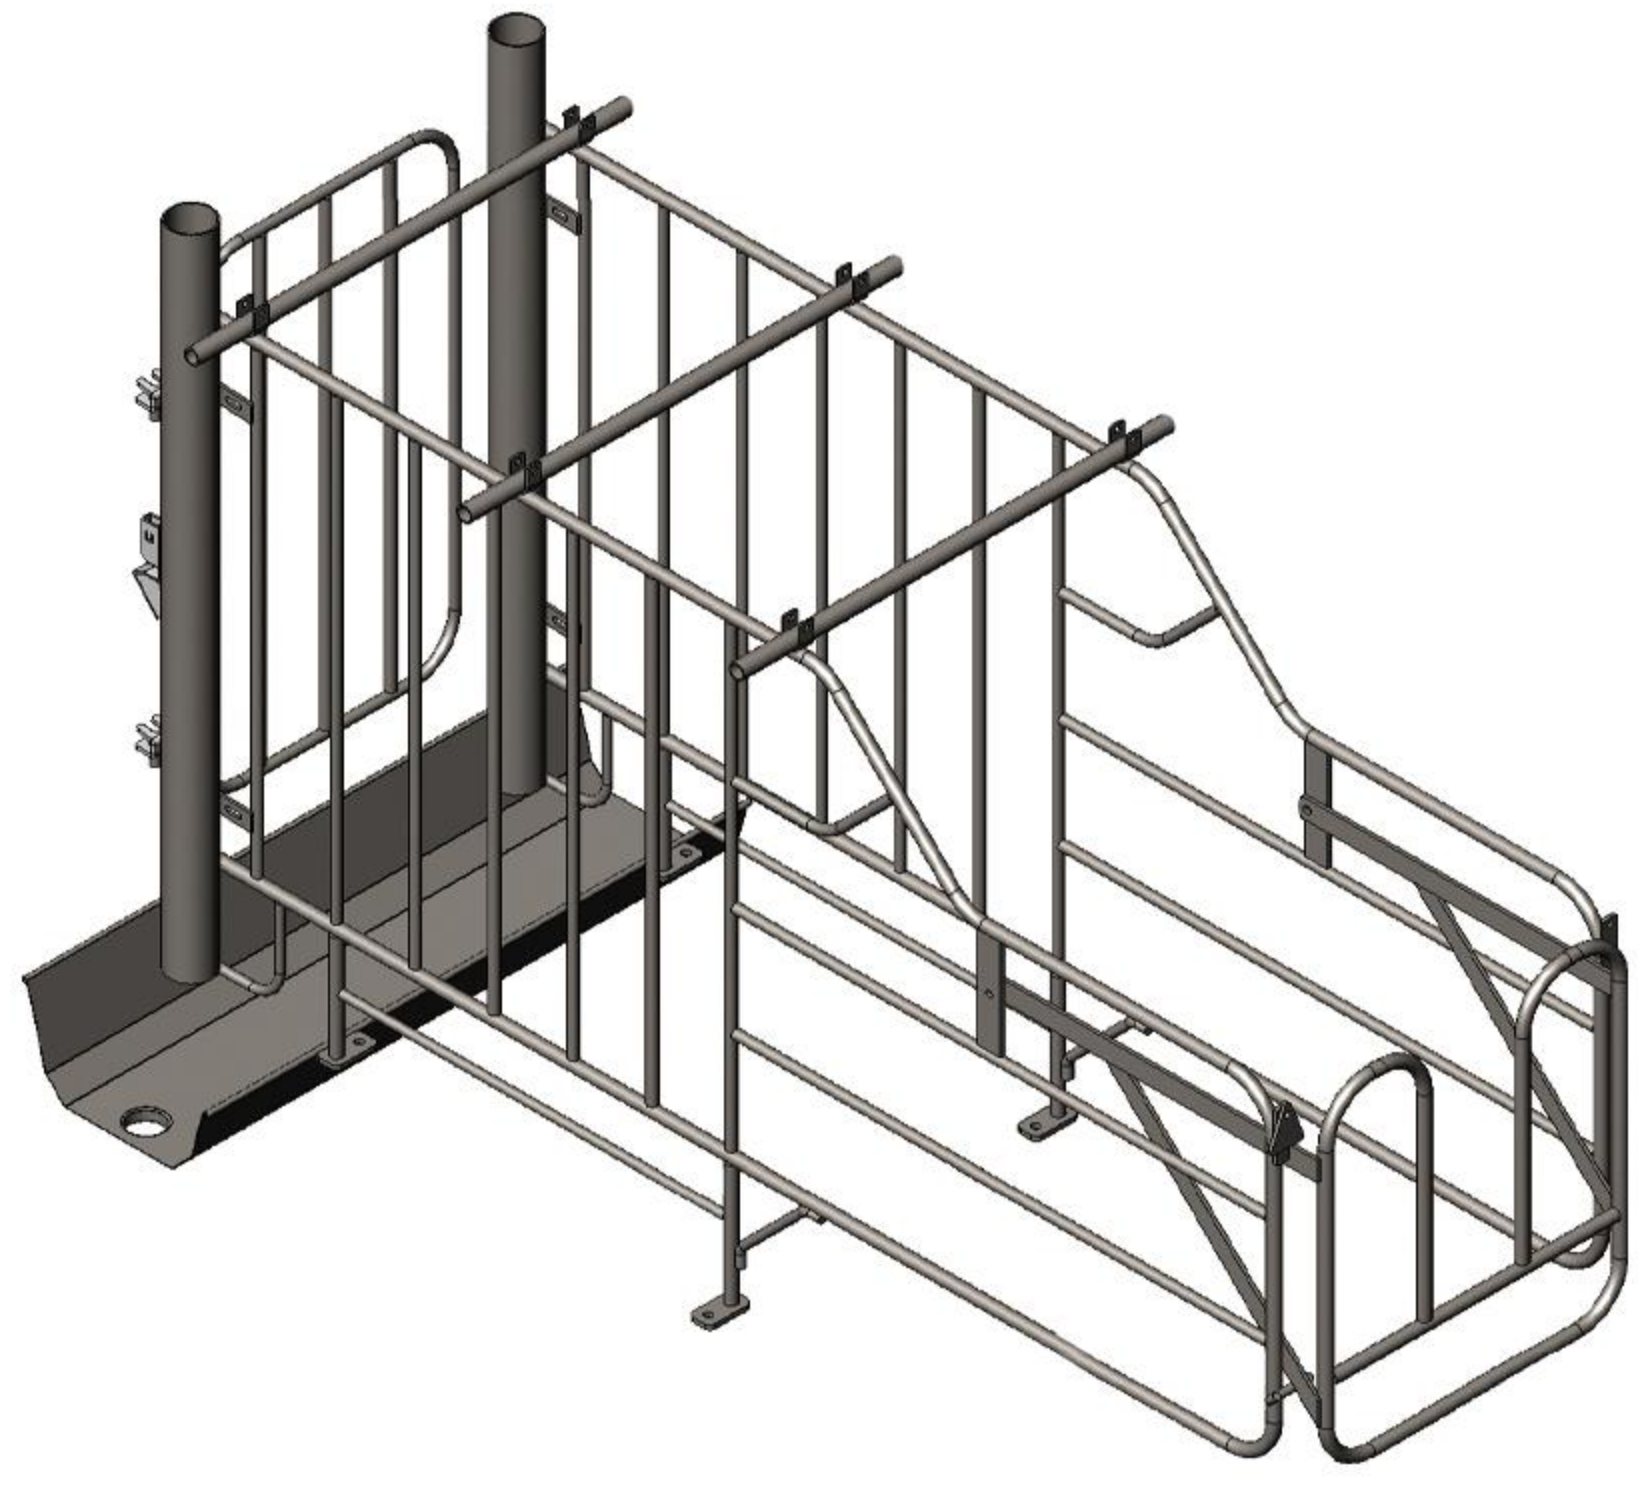

Gestation crate regulate sow activity space and control, can effectively reduce the number of pigs feed required, and maximize the use of house space.

Foot board, it can be directly connected to the concrete floor with ground anchor.

The product use the whole hot galvanized craft, strong and durable, support for custom.

Standard Solid Rod Stall
Back in, front out.
Standard Size: L2300 x W650 x H1100mm
Material:
-Main Structure ϕ 18mm rod
-Fences: ϕ 14mm rod
Tough: Embedded Long tough

Economic Tube Stall
Back in, back out.
Material:
-Main Structure ϕ 26x2.5mm tube
-Fences: ϕ 21.3x2.3mm tube
Tough: Lifing Long Tough

North American Rod Stall
The feeding tube is integrated into the side panels which will be easier to install. Back in, front out.
Standard Size: L2200 x W650 x H1100mm
Material:
-Main Structure ϕ 26x2.5mm tube
-Fences: ϕ 21.3x2.3mm tube
Tough: Ground fastened Long tough

Spanish hatchback Stall
With a hatchback rear door, It will be easy for sows to enter.
Standard Size: L2300 x W650 x H1100mm
Material:
-Main Structure ϕ 18mm rod
-Fences: ϕ 14mm rod
Tough: Embedded Long tough